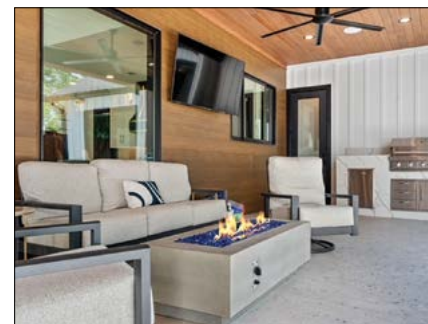

Home SWEET! Home

The best recipes contain many spices, and a variety of styles and materials make for an interesting home. You may have heard designers encourage clients to pick what they really love, and it will all work together. This house helps illustrate how modern, industrial, elegant and mid-century modern can all play nice in design.

At first look, the drive up offers steel landscape beds, modern glass and steel, and traditional batten board siding. The concrete fireplace

wall and industrial i-beams are joined together by elegant marble-look flooring and warmed by the wood beams gracing the ceiling.

There are several walls throughout where tile bejewels from floor to ceiling. Elegant cabinet details and luxury lighting soften the look. His and hers closets might be the favorite feature here if it weren't for the master bath with the barrel ceiling and magnificent chandelier.

If you spend more time in the kitchen, you will appreciate the

enormous pantry and top-notch appliances. Even the garage has an artistic floor finish and its own air conditioning system.

Last, but certainly not least, you can appreciate the simplicity of the pool and the beautiful quartz surrounded grill. Turf makes the backyard lawn care easy and ensures no grass makes it into the pool. It appears every detail has been covered from outlet placement to custom cabinet designs.

For more: julie@mchtexas.com

His and hers closets might be the favorite feature here if it weren't for the master bath with the barrel ceiling and magnificent chandelier.

Mansfield Custom Homes' Julie Short leads a tour of this Modern Craftsman classic