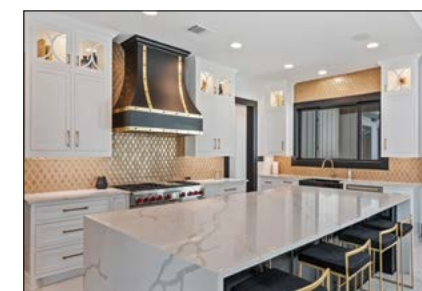

# Home SWEET! Home

The best recipes contain many spices, and a variety of styles and materials make for an interesting home. You may have heard designers encourage clients to pick what they really love, and it will all work together. This house helps illustrate how modern, industrial, elegant and mid-century modern can all play nice in design.

At first look, the drive up offers steel landscape beds, modern glass and steel, and traditional batten board siding. The concrete fireplace

wall and industrial i-beams are joined together by elegant marble-look flooring and warmed by the wood beams gracing the ceiling.

If you spend more time in the kitchen, you will appreciate the

enormous pantry and top-notch appliances. Even the garage has an artistic floor finish and its own air conditioning system.

Last, but certainly not least, you can appreciate the simplicity of the pool and the beautiful quartz surrounded grill. Turf makes the backyard lawn care easy and ensures no grass makes it into the pool. It appears every detail has been covered from outlet placement to custom cabinet designs.

For more: [julie@mchtexas.com](mailto:julie@mchtexas.com)

Photos courtesy of Mansfield Custom Homes

His and hers closets might be the favorite feature here if it weren't for the master bath with the barrel ceiling and magnificent chandelier.